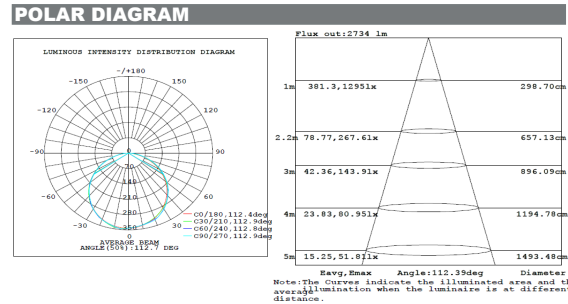

1. ### ADDITIONAL OPTIONS
2. ☐ 1-10V Analog Dimming
   - ☐ EL3 Emergency Kit - 3 hrs
   - ☐ DALI Digital Dimming
   - ☐ G Gypsum Ceiling
   - ☐ M Metal Ceiling

SCHEMATIC

ORDERING CODE	LAY-IN/GYPSUM CEILING			GYPSUM CUT-OUT	METAL CEILING		
	L	W	H		L	W	H
30-SNOWPLAN-36W	595	595	65	570X570	599	599	65
30-SNOWPLAN-36W 4X1	1195	295	65	1170X270	1199	299	65
30-SNOWPLAN-75W 4X2	1195	595	65	1170X570	1199	599	65

Dimensions are in mm

ORDERING GUIDE

30-SNOWPLAN-LT*36-830	36W	30-SNOWPLAN-LT*36-830 4X1	36W	30-SNOWPLAN-LT*75-830 4X2	75W
30-SNOWPLAN-LT*36-840	36W	30-SNOWPLAN-LT*36-840 4X1	36W	30-SNOWPLAN-LT*75-840 4X2	75W
30-SNOWPLAN-LT*36-865	36W	30-SNOWPLAN-LT*36-865 4X1	36W	30-SNOWPLAN-LT*75-865 4X2	75W

1. LT*
2. LTS - SAMSUNG
   - LTP - LUMILED