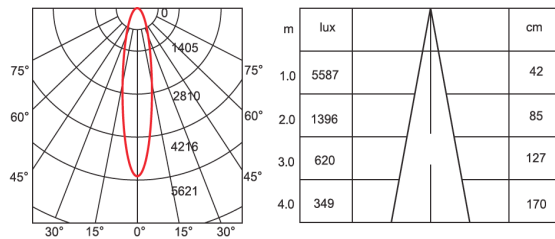

### SPECIFICATION

	37-TRACKSTAR 076 15W	37-TRACKSTAR 076 20W
LED Chip	Citizen / Cree	Citizen / Cree
LED Driver	Built-in	Built-in
Wattage	15W	20W
Lumen@Source*	1950 lm	2600 lm
Beam Angle	24°	24°
CCT**	3000K / 4000K / 6500K	3000K / 4000K / 6500K
CRI (Ra)	>80 and 5 SDCM	>80 and 5 SDCM
LED Life	50,000 hrs / L70	50,000 hrs / L70
Working Ambient Temperature	50°C	50°C

\*Luminous Flux tolerance ±5% / \*\*CCT Tolerance ±5%

Data is subject to change without notice.

**POLAR DIAGRAM**

**ADDITIONAL OPTIONS**

- Black
- White
- PCD Phase Cut Dimming

**SCHEMATIC**

ORDERING CODE	Ø	L <sub>1</sub>	L <sub>2</sub>	W	H <sub>1</sub>	H <sub>2</sub>
---------------	---	----------------	----------------	---	----------------	----------------