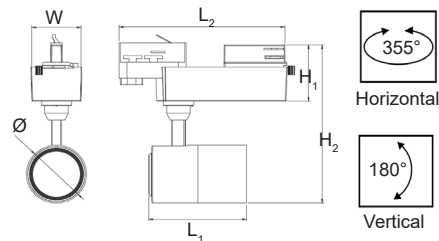

\*Luminous Flux tolerance ±5% / \*\*CCT Tolerance ±5%

Data is subject to change without notice.

**POLAR DIAGRAM**

**ADDITIONAL OPTIONS**

- Black
- White
- PCD Phase Cut Dimming

**SCHEMATIC**

ORDERING CODE	Ø	L <sub>1</sub>	L <sub>2</sub>	W	H <sub>1</sub>	H <sub>2</sub>
---------------	---	----------------	----------------	---	----------------	----------------