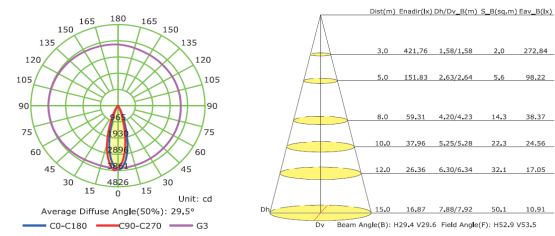

APPLICATION

This flood light is widely used for areas like gardens, warehouse, workshop, billboards.

SPECIFICATION

	43-FLOODSTAR 114F5 10W	43-FLOODSTAR 114F5 12W	43-FLOODSTAR 114F0 12W	43-FLOODSTAR 114F0 15W	43-FLOODSTAR 114F0 30W
LED Chip	SMD	SMD	SMD	SMD	SMD
LED Driver	Built-in	Built-in	Built-in	Built-in	Built-in
Wattage	10W	12W	12W	15W	30W
Lumen@Source*	1300 lm	1560 lm	1560 lm	1950 lm	3900 lm
CCT**	3000K 4000K 6500K	3000K 4000K 6500K	3000K 4000K 6500K	3000K 4000K 6500K	3000K 4000K 6500K
Beam Angle	30°	30°	30°	30°	30°
CRI (Ra)	>80 and 5 SDCM	>80 and 5 SDCM	>80 and 5 SDCM	>80 and 5 SDCM	>80 and 5 SDCM
LED Life	50,000 hrs / L70	50,000 hrs / L70	50,000 hrs / L70	50,000 hrs / L70	50,000 hrs / L70
Working Ambient Temperature	55°C	55°C	55°C	55°C	55°C

*Luminous Flux tolerance ±5% / **CCT Tolerance ±5%

Data is subject to change without notice.

POLAR DIAGRAM

SCHEMATIC

ORDERING CODE	Ø	L	H
43-FLOODSTAR 114F5	82	140	176
43-FLOODSTAR 114F0	108	160	216

Dimensions are in mm