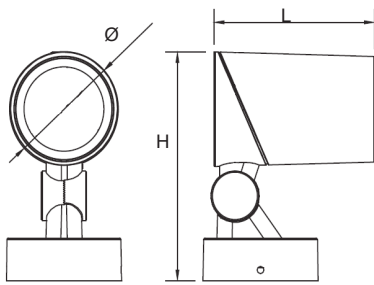

*Luminous Flux tolerance ±5% / **CCT Tolerance ±5%

Data is subject to change without notice.

POLAR DIAGRAM

SCHEMATIC

ORDERING CODE	Ø	L	H
43-FLOODSTAR 114F5	82	140	176
43-FLOODSTAR 114F0	108	160	216

Dimensions are in mm