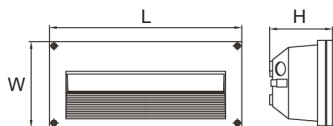

\*Luminous Flux tolerance ±5% / \*\*CCT Tolerance ±5%

Data is subject to change without notice.

**POLAR DIAGRAM**

**SCHEMATIC**

ORDERING CODE	L	W	H
45-STEPSTAR 1821D	227	125	82
45-STEPSTAR 1822A	253	70	95
45-STEPSTAR 1822B	253	70	95