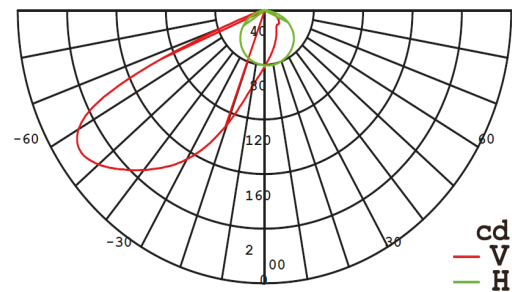

### SPECIFICATION

	45-STEPSTAR 1821D 12W	45-STEPSTAR 1822A 8W	45-STEPSTAR 1822B 8W
LED Chip	Samsung / Lumiled	Samsung / Lumiled	Samsung / Lumiled
LED Driver	Philips	Philips	Philips
Wattage	12W	8W	8W
Lumen@Source*	1560 lm	1040 lm	1040 lm
CCT**	3000K / 4000K / 6500K	3000K / 4000K / 6500K	3000K / 4000K / 6500K
CRI (Ra)	>80 and 3 SDCM	>80 and 3 SDCM	>80 and 3 SDCM
LED Life	50,000 hrs / L70	50,000 hrs / L70	50,000 hrs / L70
Working Ambient Temperature	55°C	55°C	55°C

\*Luminous Flux tolerance ±5% / \*\*CCT Tolerance ±5%

Data is subject to change without notice.

**POLAR DIAGRAM**

**SCHEMATIC**

ORDERING CODE	L	W	H
45-STEPSTAR 1821D	227	125	82
45-STEPSTAR 1822A	253	70	95
45-STEPSTAR 1822B	253	70	95