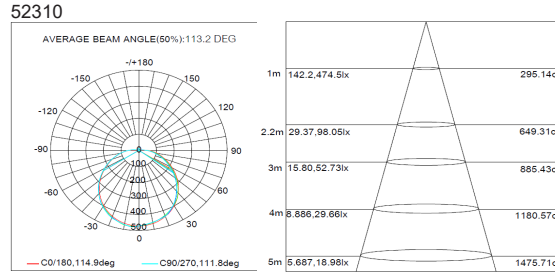

APPLICATION

Suitable in residential and office areas, kitchen, corridors, bathrooms, living rooms.

SPECIFICATION

	52-CEILINGSTAR 52310 20W	52-CEILINGSTAR 52410 36W
LED Chip	Samsung / Lumiled	Samsung / Lumiled
LED Driver	Philips	Philips
Wattage	20W	36W
Lumen@Source*	2600 lm	4680 lm
CCT**	3000K / 4000K / 6500K	3000K / 4000K / 6500K
CRI (Ra)	>80 and 3 SDCM	>80 and 3 SDCM
LED Life	50,000 hrs / L70	50,000 hrs / L70
Working Ambient Temperature	50°C	50°C

*Luminous Flux tolerance ±5% / **CCT Tolerance ±5%

Data is subject to change without notice.

POLAR DIAGRAM

ADDITIONAL OPTIONS

EL3 Emergency Kit - 3 hrs (52410)

SCHEMATIC

ORDERING CODE	Ø	H
52-CEILINGSTAR-52310	310	85
52-CEILINGSTAR-52410	410	100