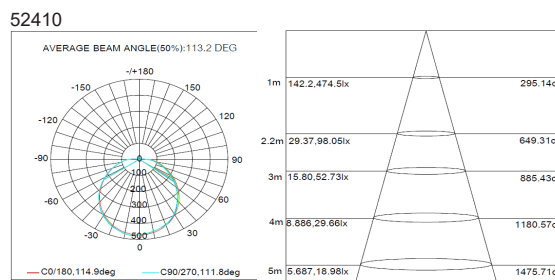

APPLICATION

Suitable in residential and office areas, kitchen, corridors, bathrooms, living rooms.

SPECIFICATION

	52-CEILINGSTAR 52310 20W	52-CEILINGSTAR 52410 36W
LED Chip	Samsung / Lumiled	Samsung / Lumiled
LED Driver	Philips	Philips
Wattage	20W	36W
Lumen@Source*	2600 lm	4680 lm
CCT**	3000K / 4000K / 6500K	3000K / 4000K / 6500K
CRI (Ra)	>80 and 3 SDCM	>80 and 3 SDCM
LED Life	50,000 hrs / L70	50,000 hrs / L70
Working Ambient Temperature	50°C	50°C

*Luminous Flux tolerance ±5% / **CCT Tolerance ±5%

Data is subject to change without notice.

POLAR DIAGRAM

ADDITIONAL OPTIONS

EL3 Emergency Kit - 3 hrs (52410)

SCHEMATIC

ORDERING CODE	Ø	H
52-CEILINGSTAR-52310	310	85
52-CEILINGSTAR-52410	410	100

Dimensions are in mm

ORDERING GUIDE

52-CEILINGSTAR-52310-LT*20-830	20W	52-CEILINGSTAR-52410-LT*36-830	36W
52-CEILINGSTAR-52310-LT*20-840	20W	52-CEILINGSTAR-52410-LT*36-840	36W
52-CEILINGSTAR-52310-LT*20-865	20W	52-CEILINGSTAR-52410-LT*36-865	36W