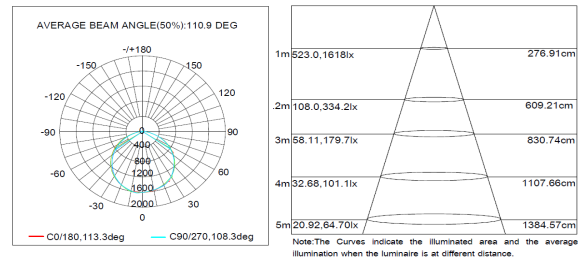

POLAR DIAGRAM

ADDITIONAL OPTIONS

- ☐ 1-10V Analog Dimming
- ☐ DALI Digital Dimming
- ☐ G Gypsum Ceiling