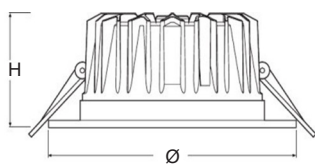

*Luminous Flux tolerance ±5% / **CCT Tolerance ±5%

Data is subject to change without notice.

POLAR DIAGRAM

ADDITIONAL OPTIONS

- DALI Digital Dimming
- EL3 Emergency Kit - 3 hrs

SCHEMATIC

ORDERING CODE	Ø	H	cut-out Ø
32-67COB-9	95	60	80
32-67COB-15	117	70	100
32-67COB-20	165	95	140
32-67COB-24	198	105	170
32-67COB-30	198	105	170
32-67COB-50	220	115	200

Dimensions are in mm

ORDERING GUIDE

32-67COB-9	830	840	865	9W
32-67COB-15	830	840	865	15W
32-67COB-20	830	840	865	20W
32-67COB-24	830	840	865	24W
32-67COB-30	830	840	865	30W
32-67COB-50	830	840	865	50W

ORDERING EXAMPLE