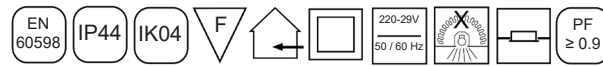

32-67COB

LED DOWNLIGHT