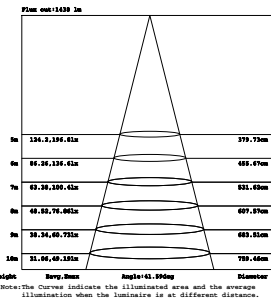

ADDITIONAL OPTIONS

- ☐ DALI Digital Dimming
- ☐ EL3 Emergency Kit - 3 hrs