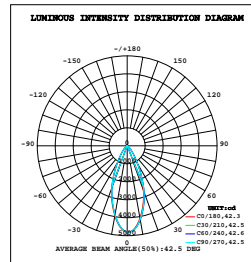

SPECIFICATION

	32-67COB 9W	32-67COB 15W	32-67COB 20W	32-67COB 24W	32-67COB 30W	32-67COB 50W
LED Chip	Samsung / Philips	Samsung / Philips	Samsung / Philips	Samsung / Philips	Samsung / Philips	Samsung / Philips
LED Driver	Philips	Philips	Philips	Philips	Philips	Philips
Wattage	9W	15W	20W	24W	30W	50W
Lumen@Source*	1170 lm	1950 lm	2600 lm	3120 lm	3900 lm	6500 lm
Beam Angle	45°	45°	45°	45°	45°	45°
CCT**	3000K 4000K 6500K	3000K 4000K 6500K	3000K 4000K 6500K	3000K 4000K 6500K	3000K 4000K 6500K	3000K 4000K 6500K
CRI (Ra)	>80 and 3 SDCM	>80 and 3 SDCM	>80 and 3 SDCM	>80 and 3 SDCM	>80 and 3 SDCM	>80 and 3 SDCM
LED Life	50,000 hrs / L70	50,000 hrs / L70	50,000 hrs / L70	50,000 hrs / L70	50,000 hrs / L70	50,000 hrs / L70
Working Ambient Temperature	50°C	50°C	50°C	50°C	50°C	50°C

*Luminous Flux tolerance ±5% / **CCT Tolerance ±5%

Data is subject to change without notice.

POLAR DIAGRAM

ADDITIONAL OPTIONS

- DALI Digital Dimming
- EL3 Emergency Kit - 3 hrs

SCHEMATIC

ORDERING CODE	Ø	H	cut-out Ø
32-67COB-9	95	60	80
32-67COB-15	117	70	100
32-67COB-20	165	95	140
32-67COB-24	198	105	170
32-67COB-30	198	105	170
32-67COB-50	220	115	200