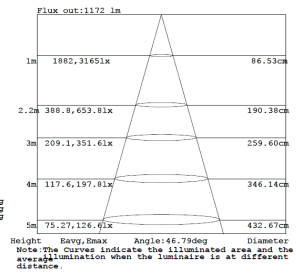

ADDITIONAL OPTIONS

- ☐ DALI Digital Dimming
- ☐ EL3 Emergency Kit - 3 hrs