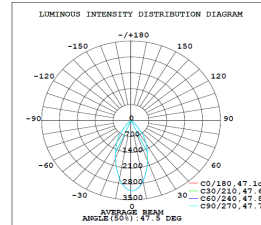

ADDITIONAL OPTIONS

- ☐ DALI Digital Dimming
- ☐ EL3 Emergency Kit - 3 hrs