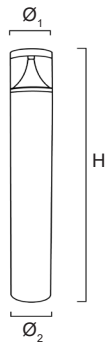

*Luminous Flux tolerance ±5% / **CCT Tolerance ±5%

Data is subject to change without notice.

POLAR DIAGRAM

9148-20W

SCHEMATIC

ORDERING CODE	Ø ₁	Ø ₂	H
41-BURJSTAR-9148	145	150	950

Dimensions are in mm

ORDERING GUIDE

41-BURJSTAR-9148-LT*20-830	20W	LT*
41-BURJSTAR-9148-LT*20-840	20W	LTS - SAMSUNG
41-BURJSTAR-9148-LT*20-865	20W	LTP - LUMILED

ORDERING EXAMPLE

LED BOLLARD BURJSTAR-9148-LTS20-830/IP65

Data is subject to change without notice.