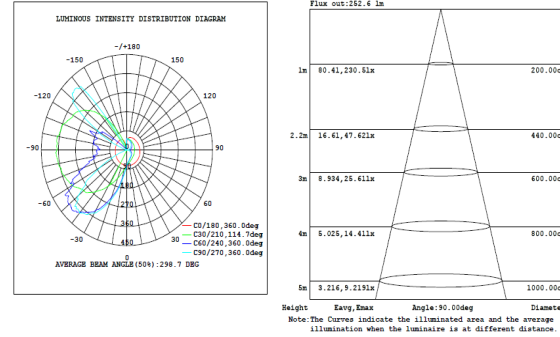

Commonly used in landscape, walkways, gardens, parking areas, open areas.

SPECIFICATION

41-BURJSTAR 9148 20W	
LED Chip	Samsung / Lumiled
LED Driver	Philips
Wattage	20W
Lumen@Source*	2600 lm
CCT**	3000K / 4000K / 6500K
CRI (Ra)	>80 and 3 SDCM
LED Life	50,000 hrs / L70
Working Ambient Temperature	55°C

*Luminous Flux tolerance ±5% / **CCT Tolerance ±5%

Data is subject to change without notice.

POLAR DIAGRAM

9148-20W

SCHEMATIC

ORDERING CODE	Ø ₁	Ø ₂	H
41-BURJSTAR-9148	145	150	950

Dimensions are in mm

ORDERING GUIDE