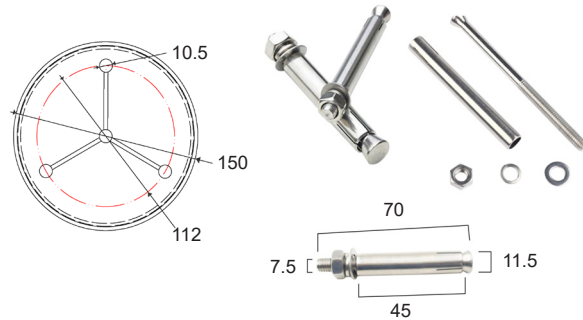

*Luminous Flux tolerance ±5% / **CCT Tolerance ±5%

Data is subject to change without notice.

POLAR DIAGRAM

9148-20W

SCHEMATIC

ORDERING CODE	Ø ₁	Ø ₂	H
41-BURJSTAR-9148	145	150	950

Dimensions are in mm

ORDERING GUIDE