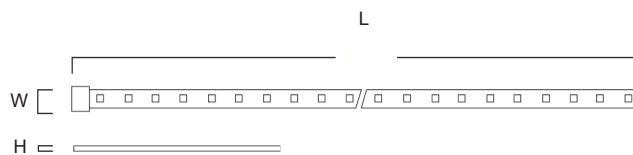

SCHEMATIC

ORDERING CODE	LAY-IN/GYPSUM CEILING		
	L	W	H
36-FLEXISTRIP FES	5000	10	2.5
36-FLEXISTRIP FSS	5000	12	5.5

Dimensions are in mm

ORDERING GUIDE

36-FLEXISTRIP FES-4.8-830 IP65	4.8W	36-FLEXISTRIP FES-9.6-830 IP65	9.6W	36-FLEXISTRIP FES-14.4-830 IP65	14.4W
36-FLEXISTRIP FES-4.8-840 IP65	4.8W	36-FLEXISTRIP FES-9.6-840 IP65	9.6W	36-FLEXISTRIP FES-14.4-840 IP65	14.4W
36-FLEXISTRIP FES-4.8-865 IP65	4.8W	36-FLEXISTRIP FES-9.6-865 IP65	9.6W	36-FLEXISTRIP FES-14.4-865 IP65	14.4W
36-FLEXISTRIP FSS-4.8-830 IP67	4.8W	36-FLEXISTRIP FSS-9.6-830 IP67	9.6W	36-FLEXISTRIP FSS-14.4-830 IP67	14.4W
36-FLEXISTRIP FSS-4.8-840 IP67	4.8W	36-FLEXISTRIP FSS-9.6-840 IP67	9.6W	36-FLEXISTRIP FSS-14.4-840 IP67	14.4W
36-FLEXISTRIP FSS-4.8-865 IP67	4.8W	36-FLEXISTRIP FSS-9.6-865 IP67	9.6W	36-FLEXISTRIP FSS-14.4-865 IP67	14.4W