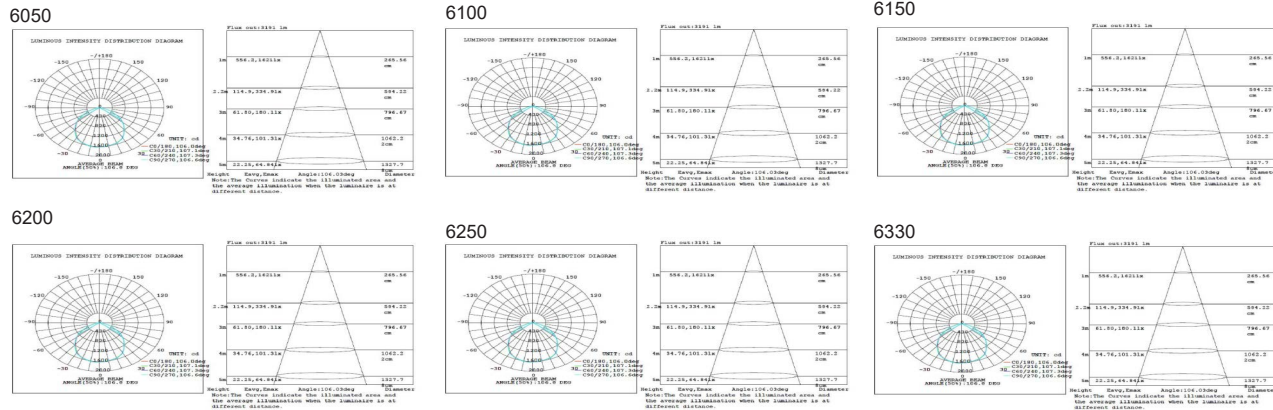

POLAR DIAGRAM

ADDITIONAL OPTIONS

- EL3 Emergency Kit - 3 hrs
  - Remote box for all wattages
- DALI Digital Dimming
- REF Reflector