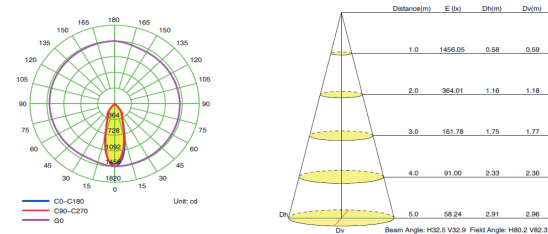

APPLICATION

This flood light is widely used for areas like gardens, warehouse, workshops, yards.

SPECIFICATION

	43-FLOODSTAR 110F5 3.5W	43-FLOODSTAR 110F5 6W	43-FLOODSTAR 110F5 8W	43-FLOODSTAR 110F5 10W	43-FLOODSTAR 110F4 11W	43-FLOODSTAR 110F4 20W
LED Chip	Cree	Cree	Cree	Cree	Cree	Cree
LED Driver	Built-in	Built-in	Built-in	Built-in	Built-in	Built-in
Wattage	3.5W	6W	8W	10W	11W	20W
Lumen@Source*	455 lm	780 lm	1040 lm	1300 lm	1430 lm	2600 lm
CCT**	3000K 4000K 6500K	3000K 4000K 6500K	3000K 4000K 6500K	3000K 4000K 6500K	3000K 4000K 6500K	3000K 4000K 6500K
Beam Angle	60°	60°	60°	60°	60°	60°
CRI (Ra)	>80 and 5 SDCM	>80 and 5 SDCM	>80 and 5 SDCM	>80 and 5 SDCM	>80 and 5 SDCM	>80 and 5 SDCM
LED Life	50,000 hrs / L70	50,000 hrs / L70	50,000 hrs / L70	50,000 hrs / L70	50,000 hrs / L70	50,000 hrs / L70
Working Ambient Temperature	55°C	55°C	55°C	55°C	55°C	55°C

*Luminous Flux tolerance ±5% / **CCT Tolerance ±5%

Data is subject to change without notice.

POLAR DIAGRAM

SCHEMATIC

ORDERING CODE	Ø	L	H
43-FLOODSTAR 110F5	85	95	148
43-FLOODSTAR 110F4	125	130	235

Dimensions are in mm