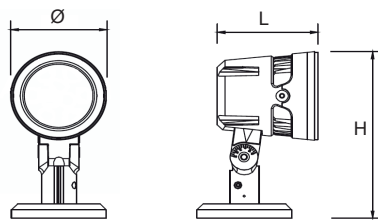

*Luminous Flux tolerance ±5% / **CCT Tolerance ±5%

Data is subject to change without notice.

POLAR DIAGRAM

SCHEMATIC

ORDERING CODE	Ø	L	H
43-FLOODSTAR 110F5	85	95	148
43-FLOODSTAR 110F4	125	130	235

Dimensions are in mm