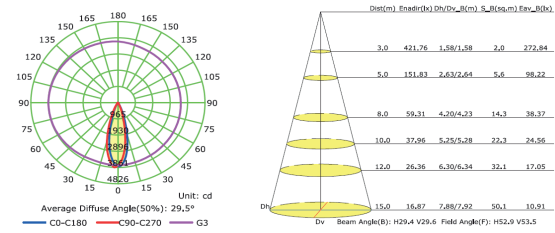

APPLICATION

This flood light is widely used for areas like gardens, warehouse, workshop, billboards.

SPECIFICATION

	43-FLOODSTAR 114F5 10W	43-FLOODSTAR 114F5 12W	43-FLOODSTAR 114F0 12W	43-FLOODSTAR 114F0 15W	43-FLOODSTAR 114F0 30W
LED Chip	SMD	SMD	SMD	SMD	SMD
LED Driver	Built-in	Built-in	Built-in	Built-in	Built-in
Wattage	10W	12W	12W	15W	30W
Lumen@Source*	1300 lm	1560 lm	1560 lm	1950 lm	3900 lm
CCT**	3000K 4000K 6500K	3000K 4000K 6500K	3000K 4000K 6500K	3000K 4000K 6500K	3000K 4000K 6500K
Beam Angle	30°	30°	30°	30°	30°
CRI (Ra)	>80 and 5 SDCM	>80 and 5 SDCM	>80 and 5 SDCM	>80 and 5 SDCM	>80 and 5 SDCM
LED Life	50,000 hrs / L70	50,000 hrs / L70	50,000 hrs / L70	50,000 hrs / L70	50,000 hrs / L70
Working Ambient Temperature	55°C	55°C	55°C	55°C	55°C

*Luminous Flux tolerance ±5% / **CCT Tolerance ±5%

Data is subject to change without notice.

POLAR DIAGRAM

SCHEMATIC

ORDERING CODE	Ø	L	H
43-FLOODSTAR 114F5	82	140	176
43-FLOODSTAR 114F0	108	160	216

Dimensions are in mm