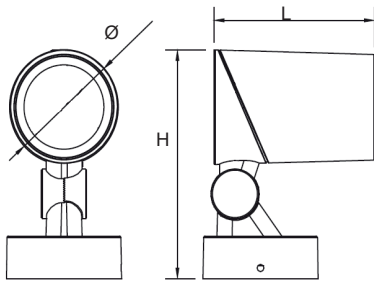

*Luminous Flux tolerance ±5% / **CCT Tolerance ±5%

Data is subject to change without notice.

POLAR DIAGRAM

SCHEMATIC

ORDERING CODE	Ø	L	H
43-FLOODSTAR 114F5	82	140	176
43-FLOODSTAR 114F0	108	160	216

Dimensions are in mm