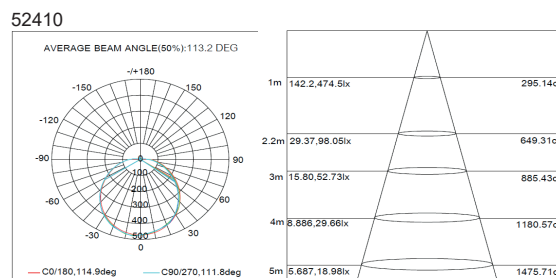

### SPECIFICATION

	52-CEILINGSTAR 52310 20W	52-CEILINGSTAR 52410 36W
LED Chip	Samsung / Lumiled	Samsung / Lumiled
LED Driver	Philips	Philips
Wattage	20W	36W
Lumen@Source*	2600 lm	4680 lm
CCT**	3000K / 4000K / 6500K	3000K / 4000K / 6500K
CRI (Ra)	>80 and 3 SDCM	>80 and 3 SDCM
LED Life	50,000 hrs / L70	50,000 hrs / L70
Working Ambient Temperature	50°C	50°C

\*Luminous Flux tolerance ±5% / \*\*CCT Tolerance ±5%

Data is subject to change without notice.

**POLAR DIAGRAM**

**ADDITIONAL OPTIONS**

EL3 Emergency Kit - 3 hrs (52410)

**SCHEMATIC**

**ORDERING CODE**

ORDERING CODE	Ø	H
52-CEILINGSTAR-52310	310	85
52-CEILINGSTAR-52410	410	100