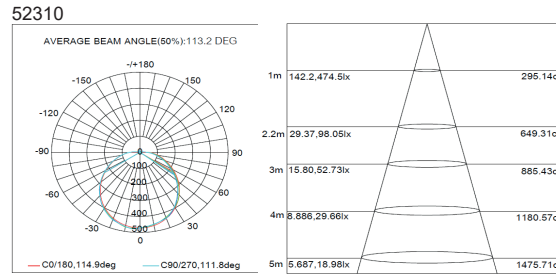

### SPECIFICATION

	52-CEILINGSTAR 52310 20W	52-CEILINGSTAR 52410 36W
LED Chip	Samsung / Lumiled	Samsung / Lumiled
LED Driver	Philips	Philips
Wattage	20W	36W
Lumen@Source*	2600 lm	4680 lm
CCT**	3000K / 4000K / 6500K	3000K / 4000K / 6500K
CRI (Ra)	>80 and 3 SDCM	>80 and 3 SDCM
LED Life	50,000 hrs / L70	50,000 hrs / L70
Working Ambient Temperature	50°C	50°C

\*Luminous Flux tolerance ±5% / \*\*CCT Tolerance ±5%

Data is subject to change without notice.

**POLAR DIAGRAM**

**ADDITIONAL OPTIONS**

EL3 Emergency Kit - 3 hrs (52410)

**SCHEMATIC**

**ORDERING CODE**

ORDERING CODE	Ø	H
52-CEILINGSTAR-52310	310	85
52-CEILINGSTAR-52410	410	100