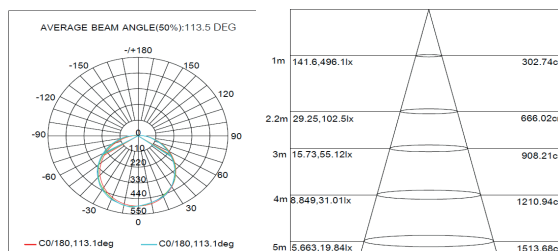

### SPECIFICATION

	52-CEILINGSTAR SPI320 20W	52-CEILINGSTAR SPI510 36W
LED Chip	Samsung / Lumiled	Samsung / Lumiled
LED Driver	Philips	Philips
Wattage	20W	36W
Lumen@Source*	2600 lm	4680 lm
CCT**	3000K / 4000K / 6500K	3000K / 4000K / 6500K
CRI (Ra)	>80 and 3 SDCM	>80 and 3 SDCM
LED Life	50,000 hrs / L70	50,000 hrs / L70
Working Ambient Temperature	50°C	50°C

\*Luminous Flux tolerance ±5% / \*\*CCT Tolerance ±5%

Data is subject to change without notice.

**POLAR DIAGRAM**

**ADDITIONAL OPTIONS**

**EL3** Emergency Kit - 3 hrs

**SCHEMATIC**

ORDERING CODE	L	W	H
52-CEILINGSTAR-SPI320	300	300	100
52-CEILINGSTAR-SPI510	510	510	100