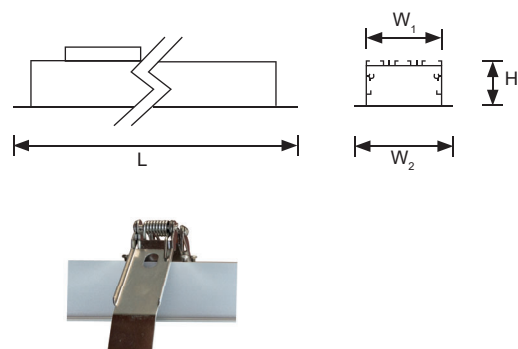

*Luminous Flux tolerance ±5% / **CCT Tolerance ±5%

Data is subject to change without notice.

POLAR DIAGRAM

ADDITIONAL OPTIONS

- 1-10V Analog Dimming
- DALI Digital Dimming
- EL3 Emergency Kit - 3hrs

SCHEMATIC