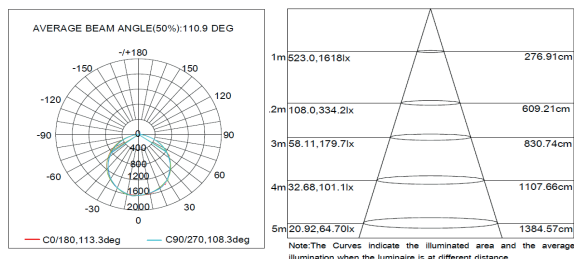

POLAR DIAGRAM

ADDITIONAL OPTIONS

- ☐ 1-10V Analog Dimming
- ☐ DALI Digital Dimming
- ☐ EL3 Emergency Kit - 3hrs