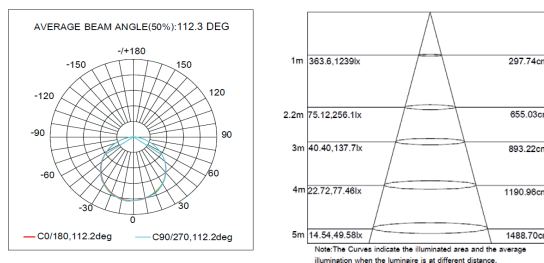

ADDITIONAL OPTIONS

- ☐ 1-10V Analog Dimming
- ☐ G Gypsum Ceiling
- ☐ DALI Digital Dimming
- ☐ M Metal Ceiling
- ☐ EL3 Emergency Kit - 3 hrs
- ☐ AB Anti-Bacterial Powder Coating

SCHEMATIC

ORDERING CODE	LAY-IN/GYPSUM CEILING			GYPSUM CUT-OUT	METAL CEILING		
	L	W	H		L	W	H
30-MEDICA ECO-40W	595	595	65	570X570	599	599	65
30-MEDICA ECO-40W 4X1	1195	295	65	1170X270	1199	299	65
30-MEDICA ECO-75W 4X2	1195	595	65	1170X570	1199	599	65

Dimensions are in mm

ORDERING GUIDE

30-MEDICA ECO-LT*40-830	40W	30-MEDICA ECO-LT*40-830 4X1	40W	30-MEDICA ECO-LT*75-830 4X2	75W
30-MEDICA ECO-LT*40-840	40W	30-MEDICA ECO-LT*40-840 4X1	40W	30-MEDICA ECO-LT*75-840 4X2	75W
30-MEDICA ECO-LT*40-865	40W	30-MEDICA ECO-LT*40-865 4X1	40W	30-MEDICA ECO-LT*75-865 4X2	75W

1. LT*
2. LTS - SAMSUNG
   - LTP - LUMILED