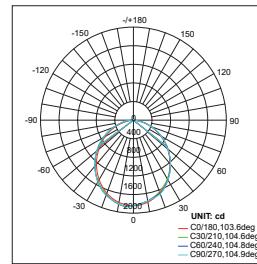

POLAR DIAGRAM

ADDITIONAL OPTIONS

- ☐ 1-10V Analog Dimming
- ☐ DALI Digital Dimming
- ☐ EL3 Emergency Kit - 3 hrs
- ☐ G Gypsum Ceiling
- ☐ M Metal Ceiling