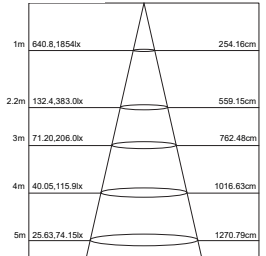

POLAR DIAGRAM

ADDITIONAL OPTIONS

- ☐ 1-10V Analog Dimming
- ☐ DALI Digital Dimming
- ☐ EL3 Emergency Kit - 3 hrs
- ☐ G Gypsum Ceiling
- ☐ M Metal Ceiling