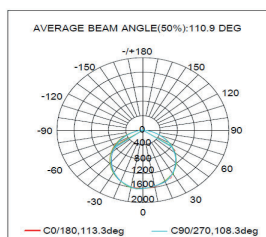

POLAR DIAGRAM

ADDITIONAL OPTIONS

- ☐ 1-10V Analog Dimming ☐ Silver grey
- ☐ DALI Digital Dimming ☐ Black
- ☐ CM Accessories for continuous mounting ☐ White