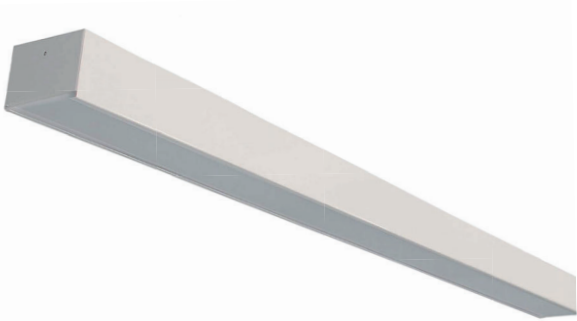

## LED SURFACE

**Housing** CRCA steel sheet epoxy polyester powder coated in white color RAL9016

**Diffuser** High quality opal diffuser increases light transmission and eliminate the pixelization.

**Light Source** Lite-Tech LED module powered by Samsung / Lumiled

### DESCRIPTION

The ARHLED S linear light fixture is an extremely versatile solution for many indoor lighting needs. It is scalable sheet fixtures that can be both added to and moved along and are available in 0.6m, 1.2m, 1.5m and 1.7m lengths. Common usage can be found in galleries and retail areas, ideal for areas that require high performance and adjustability. State of the art of manufacturing process convert this luminaire as linear continuous mounting. Please denote as "CM" for this option.