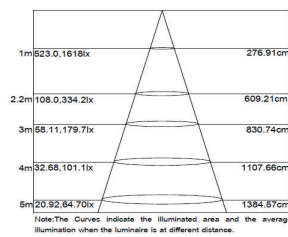

POLAR DIAGRAM

ADDITIONAL OPTIONS

- ☐ 1-10V Analog Dimming ☐ Silver grey
- ☐ DALI Digital Dimming ☐ Black
- ☐ CM Accessories for continuous mounting ☐ White