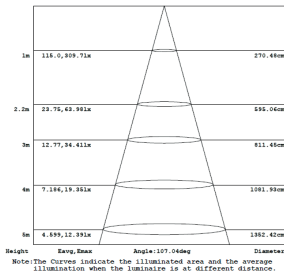

*Luminous Flux tolerance ±5% / **CCT Tolerance ±5%

Data is subject to change without notice.

POLAR DIAGRAM

ADDITIONAL OPTIONS

SS Shaver Socket

SCHEMATIC

ORDERING CODE	L	W	H
31-MIROLED-4040	595	40	55

Dimensions are in mm