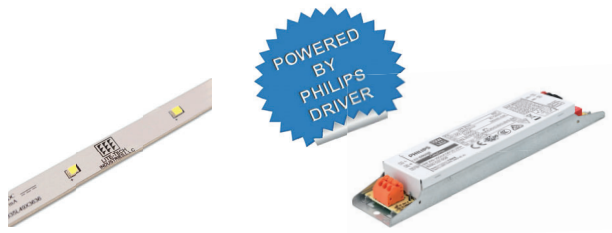

31-MIROLED

LED MIRROR LIGHT

- Housing** Aluminum extruded
- Diffuser** Opal
- Light Source** Lite-Tech LED module powered by Samsung / Lumiled
- Benefits**
 - Instant start
 - Enhanced switching cycle
 - Long life
 - No maintenance for 5 years
 - No light spill

DESCRIPTION

MIROLED is a surface mounted mirror light is a perfect accessory for any bathroom. Having a smooth exterior in addition to energy saving LED module creates a simple yet modern look.

APPLICATION

Bathrooms, dressing rooms, hallways

SPECIFICATION

	31-MIROLED 4040
	15W
LED Chip	Samsung / Lumiled
LED Driver	Philips
Wattage	15W
Lumen@Source*	1950 lm
CCT**	3000K / 4000K / 6500K
CRI (Ra)	>80 and 3 SDCM
LED Life	50,000 hrs / L70
Working Ambient Temperature	50°C