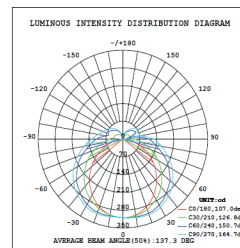

Bathrooms, dressing rooms, hallways

SPECIFICATION

	31-MIROLED 4040
	15W
LED Chip	Samsung / Lumiled
LED Driver	Philips
Wattage	15W
Lumen@Source*	1950 lm
CCT**	3000K / 4000K / 6500K
CRI (Ra)	>80 and 3 SDCM
LED Life	50,000 hrs / L70
Working Ambient Temperature	50°C

*Luminous Flux tolerance ±5% / **CCT Tolerance ±5%

Data is subject to change without notice.

POLAR DIAGRAM

ADDITIONAL OPTIONS

SS Shaver Socket

SCHEMATIC

ORDERING CODE	L	W	H
31-MIROLED-4040	595	40	55

Dimensions are in mm