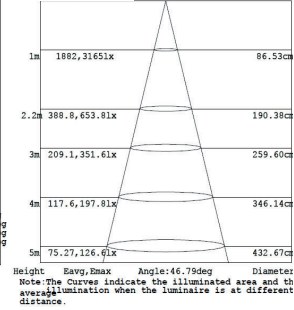

ADDITIONAL OPTIONS

- ☐ DALI Digital Dimming
- ☐ EL3 Emergency Kit - 3 hrs