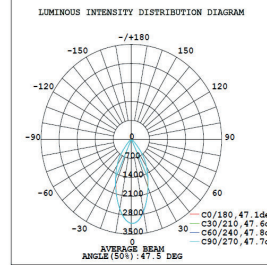

SPECIFICATION

	32-65COB 25W	32-65COB 38W	32-65COB 50W	32-65COB 70W	32-65COB 80W	32-65COB 100W
LED Chip	Samsung Philips	Samsung Philips	Samsung Philips	Samsung Philips	Samsung Philips	Samsung Philips
LED Driver	Philips	Philips	Philips	Philips	Philips	Philips
Wattage	25W	38W	50W	70W	80W	100W
Lumen@Source*	3250 lm	4940 lm	6500 lm	9100 lm	10400 lm	13000 lm
Beam Angle	48°	48°	48°	48°	48°	48°
CCT**	3000K 4000K 6500K	3000K 4000K 6500K	3000K 4000K 6500K	3000K 4000K 6500K	3000K 4000K 6500K	3000K 4000K 6500K
CRI (Ra)	>80 and 3 SDCM	>80 and 3 SDCM	>80 and 3 SDCM	>80 and 3 SDCM	>80 and 3 SDCM	>80 and 3 SDCM
LED Life	50,000 hrs / L70	50,000 hrs / L70	50,000 hrs / L70	50,000 hrs / L70	50,000 hrs / L70	50,000 hrs / L70
Working Ambient Temperature	50°C	50°C	50°C	50°C	50°C	50°C

*Luminous Flux tolerance ±5% / **CCT Tolerance ±5%

Data is subject to change without notice.

POLAR DIAGRAM

65COB-25W

ADDITIONAL OPTIONS

- DALI Digital Dimming
- EL3 Emergency Kit - 3 hrs

SCHEMATIC

ORDERING CODE	Ø	H	cut-out Ø
32-65COB-25	230	157	210
32-65COB-38	230	172	210
32-65COB-50	230	192	210
32-65COB-70	230	212	210
32-65COB-80	230	227	210
32-65COB-100	230	267	210

Dimensions are in mm

ORDERING GUIDE

32-65COB-25-830	28W	32-65COB-50-830	38W	32-65COB-80-830	70W
32-65COB-25-840	28W	32-65COB-50-840	38W	32-65COB-80-840	70W
32-65COB-25-865	28W	32-65COB-50-865	38W	32-65COB-80-865	70W
32-65COB-38-830	30W	32-65COB-70-830	50W	32-65COB-100-830	100W
32-65COB-38-840	30W	32-65COB-70-840	50W	32-65COB-100-840	100W
32-65COB-38-865	30W	32-65COB-70-865	50W	32-65COB-100-865	100W