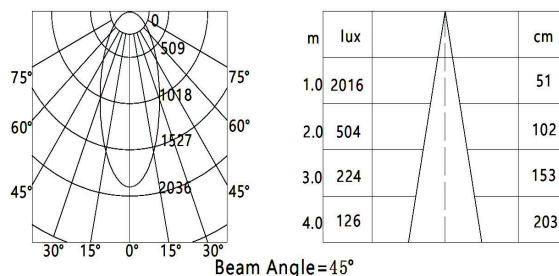

POLAR DIAGRAM

ADDITIONAL OPTIONS

- ☐ DALI Digital Dimming
- ☐ EL3 Emergency Kit - 3 hrs