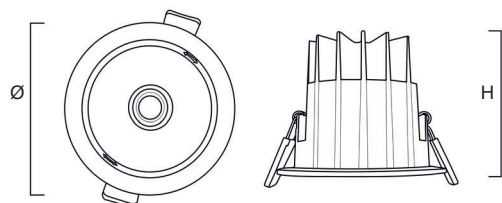

*Luminous Flux tolerance ±5% / **CCT Tolerance ±5%

Data is subject to change without notice.

POLAR DIAGRAM

ADDITIONAL OPTIONS

- DALI Digital Dimming
- EL3 Emergency Kit - 3 hrs

SCHEMATIC

ORDERING CODE	Ø	H	cut-out Ø
32-71COB-12	100	75	90
32-71COB-20	140	90	130
32-71COB-30	185	112	170
32-71COB-45	230	128	200