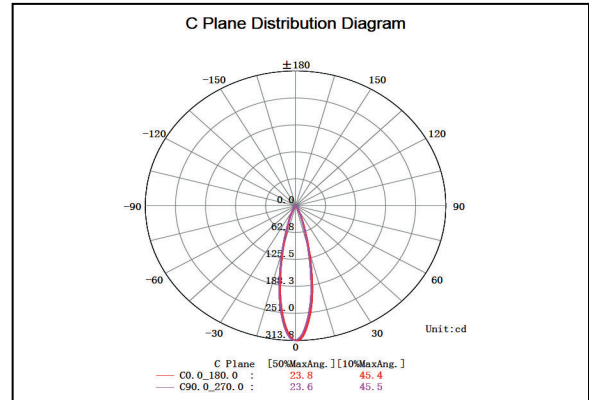

APPLICATION

Good for low profile lighting such as kitchen counter tops, head bed area, cabinets, shelves.

SPECIFICATION

32-MINICOB D20	
1W	
LED Chip	Bridgelux
Wattage	1W
Lumen@Source*	52 lm
Beam Angle	15° / 24°
CCT**	2700K / 3000K / 4000K
CRI (Ra)	>90
LED Life	50,000 hrs / L70
Working Ambient Temperature	50°C

*Luminous Flux tolerance ±5% / **CCT Tolerance ±5%

Data is subject to change without notice.

POLAR DIAGRAM

SCHEMATIC

ORDERING CODE	Ø	H	cut-out Ø
---------------	---	---	-----------

32-MINICOB-D20	20	60	17
----------------	----	----	----