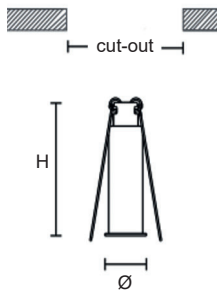

*Luminous Flux tolerance ±5% / **CCT Tolerance ±5%

Data is subject to change without notice.

POLAR DIAGRAM

SCHEMATIC

ORDERING CODE	Ø	H	cut-out Ø
---------------	---	---	-----------

32-MINICOB-D20	20	60	17
----------------	----	----	----

Dimensions are in mm

ORDERING GUIDE

32-MINICOB-D20-1-927	1W
32-MINICOB-D20-1-930	1W
32-MINICOB-D20-1-940	1W

ORDERING EXAMPLE

LED MINI SPOT LIGHT MINICOB-D20-1-930/IP44