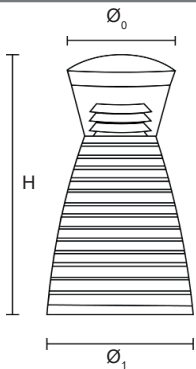

Data is subject to change without notice.

**SCHEMATIC**

ORDERING CODE	Ø <sub>0</sub>	H	Ø <sub>1</sub>
41-BURJSTAR-1622	200	500	280

Dimensions are in mm

**ORDERING GUIDE**

41-BURJSTAR-1622-E27X1-830

41-BURJSTAR-1622-E27X1-860