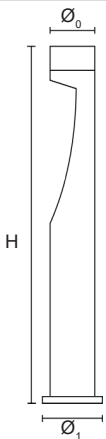

*Luminous Flux tolerance ±5% / **CCT Tolerance ±5%

Data is subject to change without notice.

SCHEMATIC

ORDERING CODE	Ø ₀	H	Ø ₁
41-BURJSTAR-1626	140	1000	192

Dimensions are in mm

ORDERING GUIDE

41-BURJSTAR-1626-10-830	10W
41-BURJSTAR-1626-10-860	10W