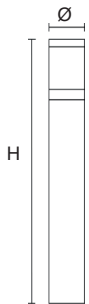

*Luminous Flux tolerance ±5% / **CCT Tolerance ±5%

Data is subject to change without notice.

SCHEMATIC

ORDERING CODE	Ø	H
41-BURJSTAR-2039	157	933

Dimensions are in mm

ORDERING GUIDE

41-BURJSTAR-2039-12-830	12W
41-BURJSTAR-2039-12-860	12W