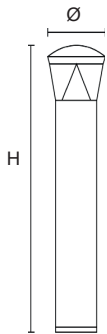

\*Luminous Flux tolerance ±5% / \*\*CCT Tolerance ±5%

Data is subject to change without notice.

**SCHEMATIC**

ORDERING CODE	Ø	H
41-BURJSTAR-2084	200	800

Dimensions are in mm

**ORDERING GUIDE**

41-BURJSTAR-2084-9-830	9W
41-BURJSTAR-2084-9-860	9W