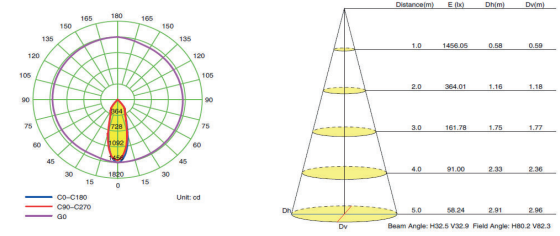

### SPECIFICATION

	43-FLOODSTAR 110F5 3.5W	43-FLOODSTAR 110F5 6W	43-FLOODSTAR 110F5 8W	43-FLOODSTAR 110F5 10W	43-FLOODSTAR 110F4 11W	43-FLOODSTAR 110F4 20W
LED Chip	Cree	Cree	Cree	Cree	Cree	Cree
LED Driver	Built-in	Built-in	Built-in	Built-in	Built-in	Built-in
Wattage	3.5W	6W	8W	10W	11W	20W
Lumen@Source*	455 lm	780 lm	1040 lm	1300 lm	1430 lm	2600 lm
CCT**	3000K 4000K 6500K	3000K 4000K 6500K	3000K 4000K 6500K	3000K 4000K 6500K	3000K 4000K 6500K	3000K 4000K 6500K
Beam Angle	60°	60°	60°	60°	60°	60°
CRI (Ra)	>80 and 5 SDCM	>80 and 5 SDCM	>80 and 5 SDCM	>80 and 5 SDCM	>80 and 5 SDCM	>80 and 5 SDCM
LED Life	50,000 hrs / L70	50,000 hrs / L70	50,000 hrs / L70	50,000 hrs / L70	50,000 hrs / L70	50,000 hrs / L70
Working Ambient Temperature	55°C	55°C	55°C	55°C	55°C	55°C

\*Luminous Flux tolerance ±5% / \*\*CCT Tolerance ±5%

Data is subject to change without notice.

**POLAR DIAGRAM**

**SCHEMATIC**

**ORDERING CODE**

	Ø	L	H
43-FLOODSTAR 110F5	85	95	148
43-FLOODSTAR 110F4	125	130	235