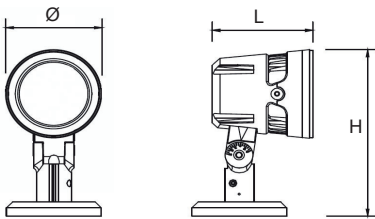

\*Luminous Flux tolerance ±5% / \*\*CCT Tolerance ±5%

Data is subject to change without notice.

**POLAR DIAGRAM**

**SCHEMATIC**

**ORDERING CODE**

	Ø	L	H
43-FLOODSTAR 110F5	85	95	148
43-FLOODSTAR 110F4	125	130	235