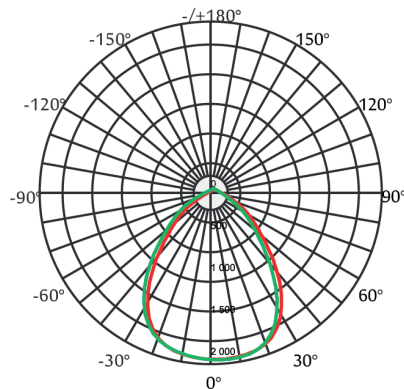

POLAR DIAGRAM

ADDITIONAL OPTIONS

- ☐ DALI Digital Dimming
- ☐ EL3 Emergency Kit - 3 hrs