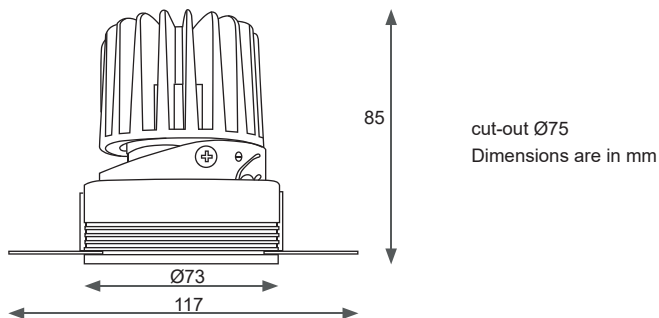

*Luminous Flux tolerance ±5% / **CCT Tolerance ±5%

Data is subject to change without notice.

POLAR DIAGRAM

ADDITIONAL OPTIONS

- DALI Digital Dimming
- EL3 Emergency Kit - 3 hrs

SCHEMATIC

ORDERING GUIDE

32-TL73-10-830	10W	32-TL73-12-830	12W
32-TL73-10-840	10W	32-TL73-12-840	12W
32-TL73-10-865	10W	32-TL73-12-865	12W