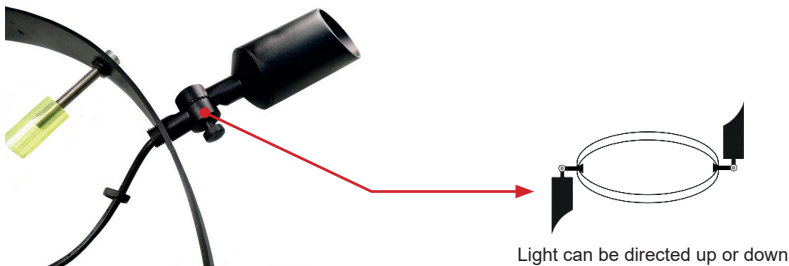

- **Housing** Die-cast aluminum + stainless steel ring
- **Diffuser** Glass
- **Light Source** Cree
- **Benefits**
  - Adjustable projecting direction up or down
  - Instant on/off
  - Excellent heat dissipation
  - 50% less power consumption than traditional light sources
  - Excellent consistency of light color
  - maximum of 8 flood lights per ring
  - In-built driver