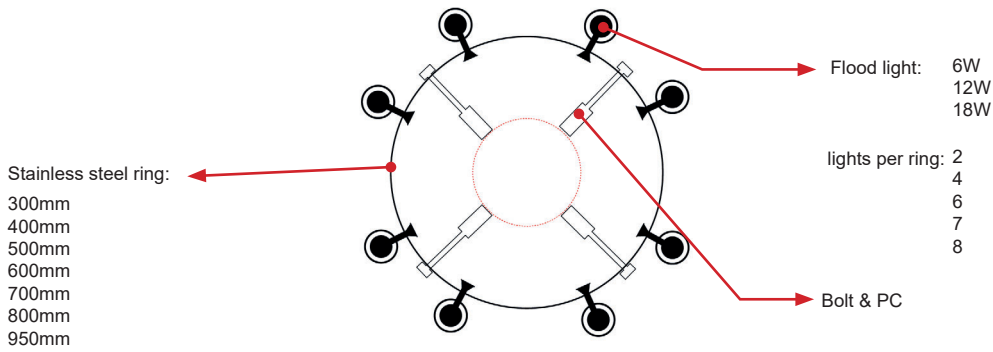

### SPECIFICATION

	43-TREELED 6W	43-TREELED 12W	43-TREELED 18W
LED Chip	CREE	CREE	CREE
Wattage	6W	12W	18W
Lumen@Source*	540 lm	1080 lm	1620 lm
CCT**	3000K / 5000K / RGB	3000K / 5000K / RGB	3000K / 5000K / RGB
Beam Angle	10° / 15° / 25° / 30° / 45° / 55°	10° / 15° / 25° / 30° / 45° / 55°	10° / 15° / 25° / 30° / 45° / 55°
CRI (Ra)	>80	>80	>80
LED Life	50,000 hrs	50,000 hrs	50,000 hrs
Working Ambient Temperature	55°C	55°C	55°C

\*Luminous Flux tolerance ±5% / \*\*CCT Tolerance ±5%

Data is subject to change without notice.

**SCHEMATIC**

**ORDERING GUIDE**

43-TREELED -6xA-BBB-830	6W
43-TREELED -6xA-BBB-850	6W
43-TREELED -6xA-BBB-RGB	6W
43-TREELED -12xA-BBB-830	12W
43-TREELED -12xA-BBB-850	12W
43-TREELED -12xA-BBB-RGB	12W
43-TREELED -18xA-BBB-830	18W
43-TREELED -18xA-BBB-850	18W
43-TREELED -18xA-BBB-RGB	18W

A	-No. of Lights	BBB	-Ring size (mm)
	2		300
	4		400
	6		500
	7		600
	8		700
			800
			950

**ORDERING EXAMPLE**

LED FLOODLIGHT TREELED -6x7-600-830/IP65