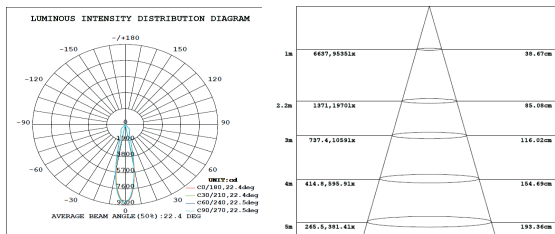

ADDITIONAL OPTIONS

- ☐ DALI Digital Dimming
- ☐ EL3 Emergency Kit - 3 hrs

SCHEMATIC

ORDERING CODE	Ø	H	cut-out Ø
32-26COB-R-10	95	95	75
32-26COB-R-20	140	137	115
32-26COB-R-30	185	145	155
32-26COB-R-45	185	145	155

Dimensions are in mm

ORDERING CODE	L	W	H	cut-out LXW
32-26COB-S-10	110	110	95	85X85
32-26COB-S-20	180	180	125	135X135
32-26COB-S-30	200	200	145	155X155
32-26COB-S-45	240	240	150	195X195

ORDERING GUIDE

32-26COB-R-10	830	840	865	10W
32-26COB-R-20	830	840	865	20W
32-26COB-R-30	830	840	865	30W
32-26COB-R-45	830	840	865	45W

32-26COB-S-10	830	840	865	10W
32-26COB-S-20	830	840	865	20W
32-26COB-S-30	830	840	865	30W
32-26COB-S-45	830	840	865	45W