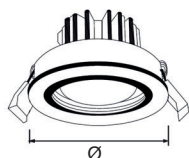

*Luminous Flux tolerance ±5% / **CCT Tolerance ±5%

Data is subject to change without notice.

POLAR DIAGRAM

ADDITIONAL OPTIONS

- DALI Digital Dimming
- EL3 Emergency Kit - 3 hrs

SCHEMATIC

ORDERING CODE	Ø	H	cut-out Ø
32-26COB-R-10	95	95	75
32-26COB-R-20	140	137	115
32-26COB-R-30	185	145	155
32-26COB-R-45	185	145	155

Dimensions are in mm

ORDERING CODE	L	W	H	cut-out LXW
32-26COB-S-10	110	110	95	85X85
32-26COB-S-20	180	180	125	135X135
32-26COB-S-30	200	200	145	155X155
32-26COB-S-45	240	240	150	195X195

ORDERING GUIDE

32-26COB-R-10	830	840	865	10W
32-26COB-R-20	830	840	865	20W
32-26COB-R-30	830	840	865	30W
32-26COB-R-45	830	840	865	45W